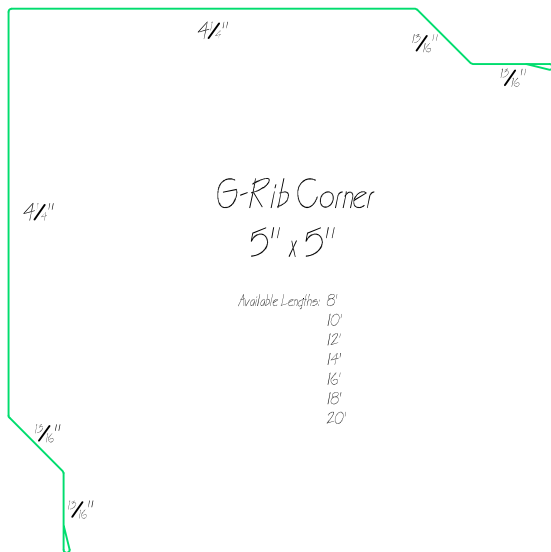

G-Rib Trim Information

Custom Trim Available

Made to your specifications

Martin Metal, LLC
18151 Hwy K
Versailles, MO 65084

Phone: 573.378.4050
Toll Free: 866.378.4050
Fax: 573.378.6320