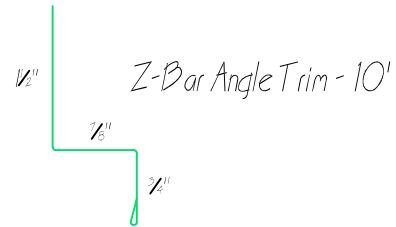

G-Rib Trim Information

Custom Trim Available

Made to your specifications

Martin Metal, LLC
18151 Hwy K
Versailles, MO 65084

Phone: 573.378.4050
Toll Free: 866.378.4050
Fax: 573.378.6320