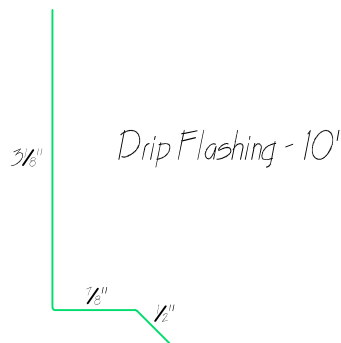

G-Rib Trim Information

Custom Trim Available

Made to your specifications

Martin Metal, LLC
18151 Hwy K
Versailles, MO 65084

Phone: 573.378.4050
Toll Free: 866.378.4050
Fax: 573.378.6320